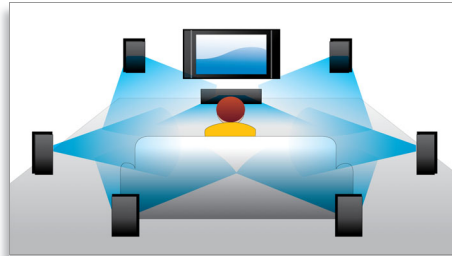

Dolby TrueHD

Dolby TrueHD delivers 7.1 channels of the finest sound from your Blu-ray Discs. Audio reproduced is virtually indistinguishable from the studio master, so you hear what the creators intended for you to hear. Dolby TrueHD completes your high definition entertainment experience.